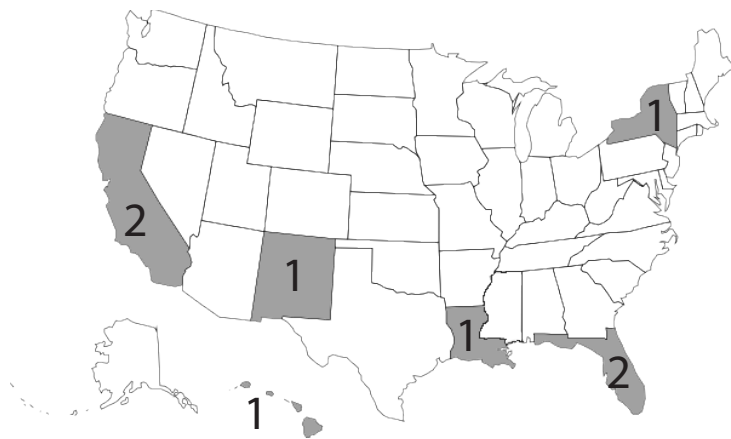

Alphabetical Roster

<i>Player</i>	<i>Ht.</i>	<i>Cl.</i>	<i>Hometown</i>	<i>Previous School</i>
Micheline Aubuchon	5-9	Fr.	Santa Monica, Calif.	Laurel Springs School
Paloma Gomez	5-2	Jr.	Santa Fe, N.M.	St. Michael's HS
Kennan Johnson	5-11	So.	Baton Rouge, La.	Central Florida
Marlou Kluiving	5-6	Jr.	Eext, Netherlands	Zernike College
Daniela Nasser	5-6	Fr.	Tampa, Fla.	Academy of Holy Names
Nia Rose	5-6	So.	New York, N.Y.	NYC Lab School
Shweta Sangwan	5-9	Fr.	Bradenton, Fla. (India)	IMG Academy
Alyssa Tobita	5-2	So.	Mililani, Hawaii	Mililani HS
Christi Woodson	5-6	Fr.	Melbourne, Fla.	Eau Gallie HS

Class Roster

<i>Player</i>	<i>Ht.</i>	<i>Cl.</i>	<i>Hometown</i>	<i>Previous School</i>
Paloma Gomez	5-2	Jr.	Santa Fe, N.M.	St. Michael's HS
Marlou Kluiving	5-6	Jr.	Eext, Netherlands	Zernike College
Kennan Johnson	5-11	So.	Baton Rouge, La.	Central Florida
Nia Rose	5-6	So.	New York, N.Y.	NYC Lab School
Alyssa Tobita	5-2	So.	Mililani, Hawaii	Mililani HS
Micheline Aubuchon	5-9	Fr.	Santa Monica, Calif.	Laurel Springs School
Daniela Nasser	5-6	Fr.	Tampa, Fla.	Academy of Holy Names
Shweta Sangwan	5-9	Fr.	Bradenton, Fla. (India)	IMG Academy
Christi Woodson	5-6	Fr.	Melbourne, Fla.	Eau Gallie HS

Roster Breakdown

By Class

- **Juniors (2)**
  Paloma Gomez, Marlou Kluiving
- **Sophomores (2)**
  Nia Rose, Alyssa Tobita
- **Freshman (5)**
  Micheline Aubuchon, Kennan Johnson Daniela Nasser, Shweta Sangwan, Christi Woodson

By State

- **California (1)**
  Micheline Aubuchon
- **Florida (2)**
  Daniela Nasser, Christi Woodson
- **Hawaii (1)**
  Alyssa Tobita
- **Louisiana (1)**
  Kennan Johnson
- **New Mexico (1)**
  Paloma Gomez
- **New York (1)**
  Nia Rose

By Country

- **United States of America (7)**
  Rebekah Anderson, Micheline Aubuchon, Paloma Gomez, Daniela Nasser, Nia Rose, Alyssa Tobita, Christi Woodson
- **India (1)**
  Shweta Sangwan
- **Netherlands (1)**
  Marlou Kluiving

Pronunciation Guide

Marlou Kluiving.....KL-eye-fing

Coaching Staff

Head Coach ..... Alison Silverio
Assistant Coach ..... Tony Giannoni